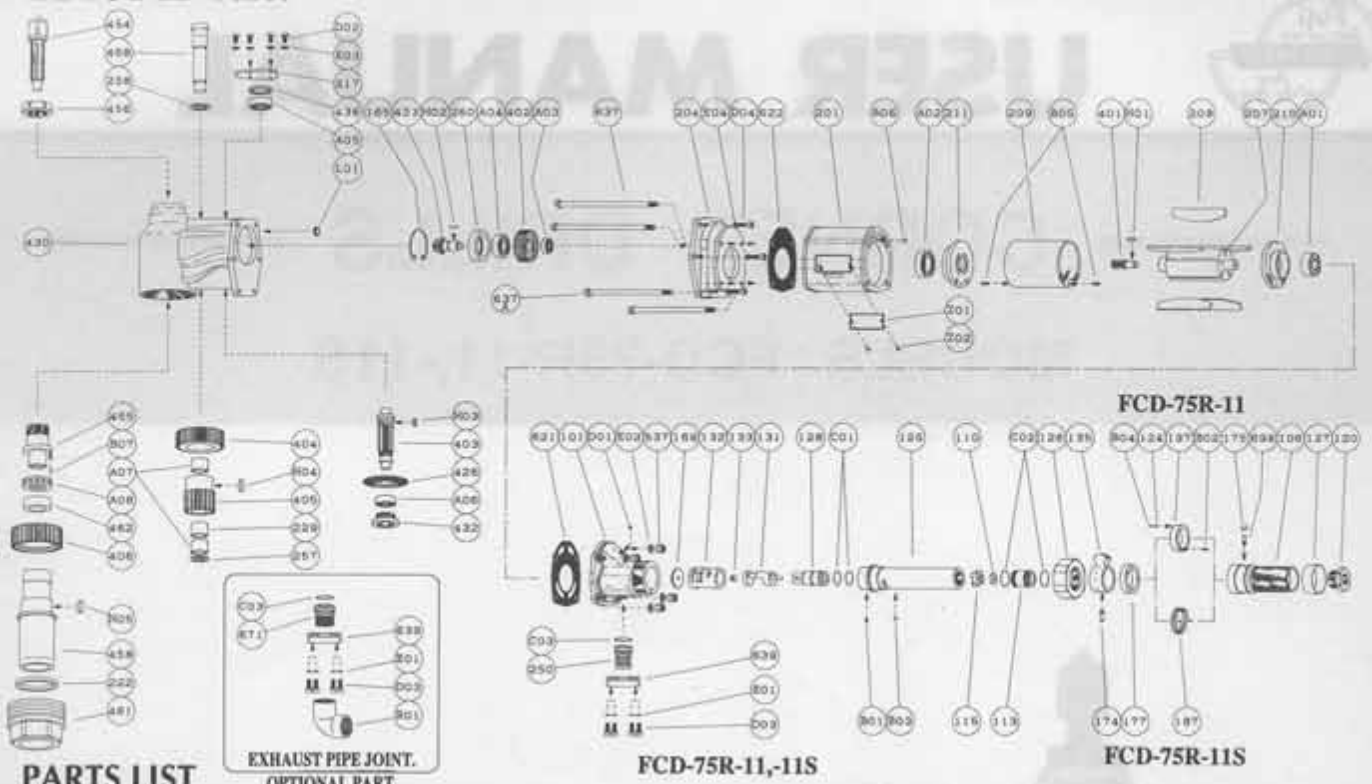

PARTS LIST MODEL : FCD-75R-11,-11S

EXPLODED VIEW

PARTS LIST

EXHAUST PIPE JOINT.
OPTIONAL PART

FCD-75R-11,-11S

FCD-75R-11S